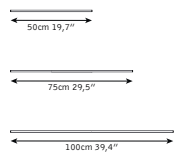

Scene Modular

Customized fabrics

Scene Modular is a selection of parts that enables you to build custom scene banners in increments of 25 cm widths. Starting at 50 cm, you can build as wide as you like. All horizontal poles screw quickly together giving you flexibility to change the size of your booth when you need to.

Scene Modular can also be deployed as a hanging solution in the width and height of your choice.

Specifications:

PARTS AVAILABLE:

- Foot with pole (tripod and oval)
- Straight horizontal poles: 50, 75, 100 cm
- Hanger clips
- Bag for 50 and 75 cm poles and foot
- Bag for 100 cm poles and foot
- I-lite

CONNECTORS: All horizontal poles can be screwed together

POLE HEIGHT: Pole is extendable from 88 to 225 cm

WIDTH: Customizable width. Build as long as you want. Starting at 50 cm and available in increments of 25 cm.

Why Scene Modular:

- Customized to your unique requirements. Build lightweight banners that are easy to transport
- Perfect for smaller public events, "step & repeat" and career days
- Hang from the ceiling
- Create backdrops or banner stands

Footprints

Also available for download, <http://www.maxibit.com/manuals/>

Standard

Example of variations

Website

www.maxibit.com