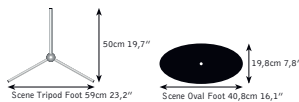

Footprints

Also available for download, <http://www.maxibit.com/manuals/>