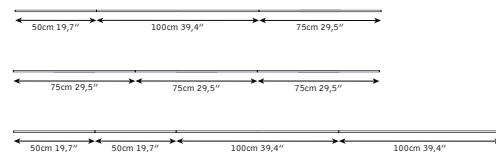

Standard

Example of variations