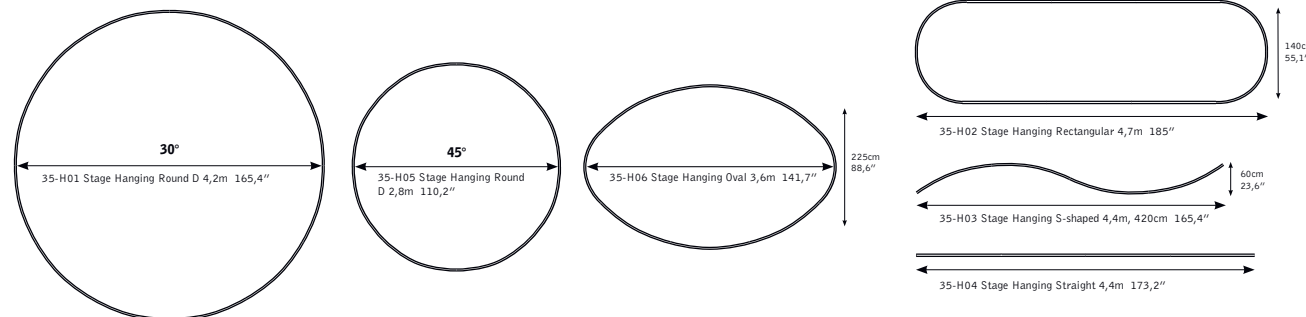

Stage Hanging

Customised communication

Stage Hanging is a selection of individual Stage parts that allows you to quickly assemble a hanging creation in any number of shapes, sizes and curves.

Heavy duty hangers allow you to safely hang it from the ceiling.

Specifications:

SIZE:
Standard and customizable size

Why choose Stage Hanging:

- Ideal for large spaces such as convention halls
- Customised for your unique marketing requirements
- Creates high visual impact

Examples of shapes & sizes

www.maxibit.com