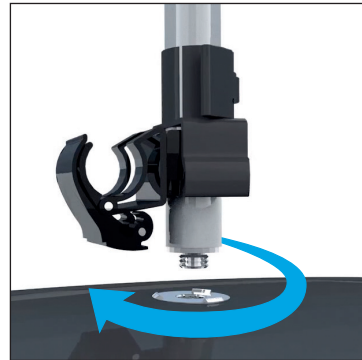

## Scene Modular – Set up manual

Scene Oval foot

Scene Tripod foot

You can see Scene UltraLight setup manual on Youtube

Note: When attaching the horizontal profile make sure you insert the profile properly.