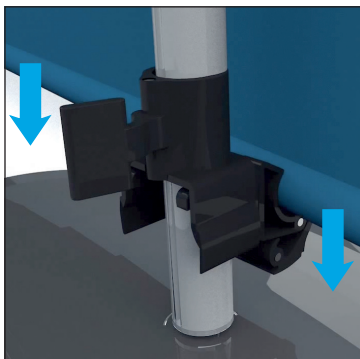

## Scene Modular – Set up manual

Scene Oval foot

Scene Tripod foot

You can see Scene UltraLight setup manual on Youtube

Note: When attaching the horizontal profile make sure you insert the profile properly.