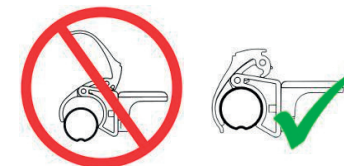

## Scene Modular – Set up manual

Scene Oval foot

Scene Tripod foot

You can see Scene UltraLight setup manual on Youtube

Note: When attaching the horizontal profile make sure you insert the profile properly.