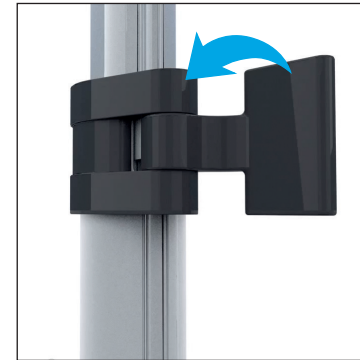

## Scene Modular – Set up manual

Scene Oval foot

Scene Tripod foot

You can see Scene UltraLight setup manual on Youtube

Note: When attaching the horizontal profile make sure you insert the profile properly.