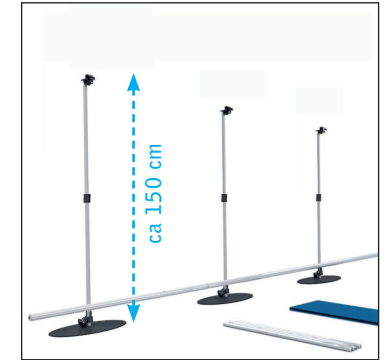

## Scene Modular – Set up manual

Scene Oval foot

Scene Tripod foot

You can see Scene UltraLight setup manual on Youtube

Note: When attaching the horizontal profile make sure you insert the profile properly.